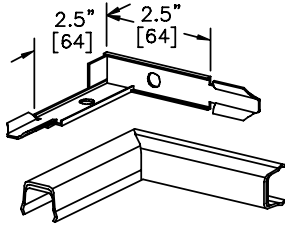

Surface Raceway / Steel SMS5711-RH-LH

SnapMark™ Fittings

Manufactured by MonoSystems, Inc.

RIGHT & LEFT HAND TWIST ELBOW

SMS5711-RH
RIGHT HAND TWIST ELBOW