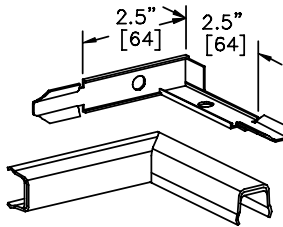

SMS5711-LH
LEFT HAND TWIST ELBOW