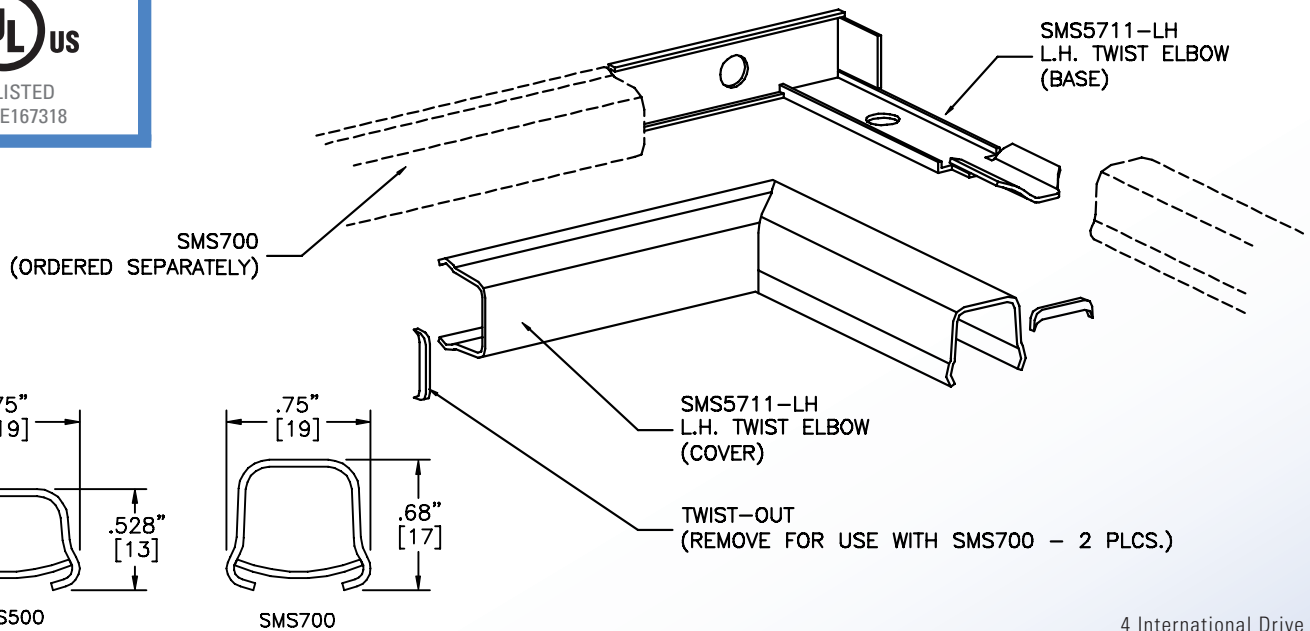

### RIGHT & LEFT HAND TWIST ELBOW

SMS5711-RH  
RIGHT HAND TWIST ELBOW

SMS5711-LH  
LEFT HAND TWIST ELBOW

#### Notes

SMS5711-RH for use with SMS500 and SMS700  
SMS5711-LH for use with SMS500 and SMS700

- 1.) For right angle turns with 90° twist.
- 2.) Remove indicated twist-out when using with SMS700.
- 3.) All exposed raceway / fitting surfaces are pre-painted ivory.

UL LISTED  
FILE: E167318

**SMS500 & SMS700 SERIES**  
STEEL RACEWAYS  
SECTION VIEW  
MATERIAL: .04" GALV.  
STANDARD IVORY FINISH  
EACH ORDERED SEPARATELY  
SCALE: NONE

4 International Drive  
Rye Brook, NY 10573  
Toll Free: 1 888.764.7681  
Phone: 914.934.2075  
Fax: 914.934.2190  
MonoSystems.com