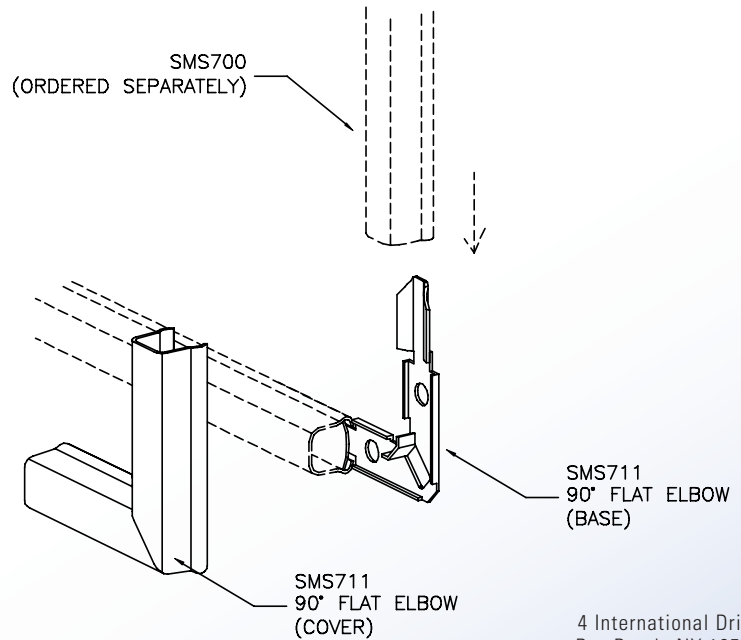

### 90° FLAT ELBOW

#### Notes

SMS511 for use with SMS500  
SMS711 for use with SMS700

- 1.) For right angle turns on a flat surface.
- 2.) All exposed raceway / fitting surfaces are pre-painted ivory.

SMS711  
90° FLAT ELBOW

UL LISTED  
FILE: E167318

SMS500 & SMS700 SERIES  
STEEL RACEWAYS  
SECTION VIEW  
MATERIAL: .04" GALV.  
STANDARD IVORY FINISH  
EACH ORDERED SEPARATELY  
SCALE: NONE

4 International Drive  
Rye Brook, NY 10573  
Toll Free: 1 888.764.7681  
Phone: 914.934.2075  
Fax: 914.934.2190  
MonoSystems.com