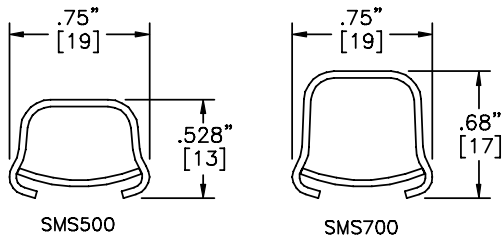

### 90° FLAT ELBOW

#### Notes

SMS511 for use with SMS500  
SMS711 for use with SMS700

- 1.) For right angle turns on a flat surface.
- 2.) All exposed raceway / fitting surfaces are pre-painted ivory.

SMS711  
90° FLAT ELBOW

UL LISTED  
FILE: E167318

SMS500 & SMS700 SERIES  
STEEL RACEWAYS  
SECTION VIEW  
MATERIAL: .04" GALV.  
STANDARD IVORY FINISH  
EACH ORDERED SEPARATELY  
SCALE: NONE

4 International Drive  
Rye Brook, NY 10573  
Toll Free: 1 888.764.7681  
Phone: 914.934.2075  
Fax: 914.934.2190  
MonoSystems.com