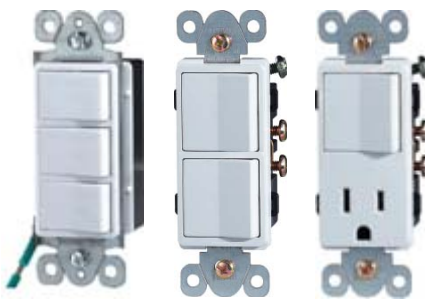

## Commercial Grade Decorator Combination Devices

Fig 1      Fig 2      Fig 3

- Elegant design provides multiple controls in a single-gang wall box
- All devices have grounding terminals
- Fit standard wall boxes

Cat. No.	Color	Fig.	Box Qty.	Case Qty.	Each
<b>Triple Rocker Switch 15 Amp Push-In only 120/277V AC</b>					
81970	Ivory	1	10	200	
81971	White	1	10	200	
81973	Almond	1	10	200	
<b>Double Rocker Switch 15 Amp Side Wired Only 120/277V AC</b>					
81980	Ivory	2	10	200	
81981	White	2	10	200	
81983	Almond	2	10	200	
<b>Single Pole Switch/Receptacle 15 Amp 120V Switch 15 Amp 125V Receptacle</b>					
81990	Ivory	3	10	200	
81991	White	3	10	200	
81993	Almond	3	10	200	