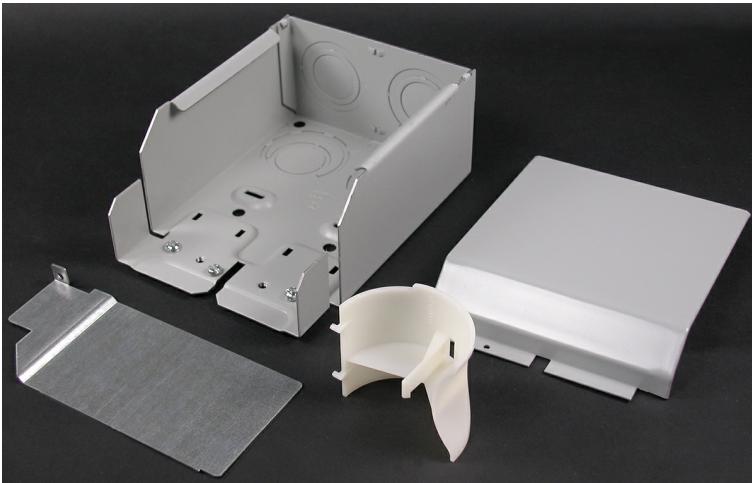

**Wiremold**  
**Wiremold 4000 Series Entrance End Fitting, Gray**  
Part No. G4010DFO

The Wiremold 4000 Series Raceway is the workhorse of surface cable raceway systems. The multiple channel cable raceway can be divided for multi-service applications and is ideal for all applications requiring a large cable capacity dual service steel raceway. Commercial, institutional and industrial applications all benefit from the Wiremold 4000 Series rigid steel construction and durable Ivory ScuffCoat finish. The Wiremold 4000 Series Raceway is also ideal for municipalities that require either all steel construction or prohibit nonmetallic cable management systems.

## Features & Benefits

This product meets the material restrictions of RoHS

### Dimensions

Product Width US	6.63 in	Product Weight US	1.8 lb
Product Volume US	95.47 cu in	Product Depth US	2.88 in
Product Height US	5.0 in		