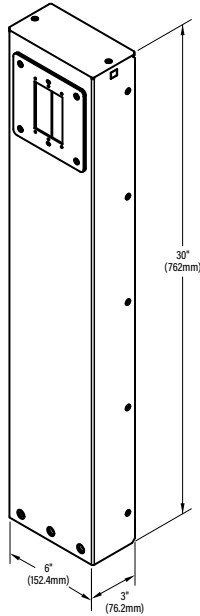

XPP1G30 (30"H)

Catalog No./Item

XPP1G30C-BK
XPP1G30C-SV
XPP1G16C-BK
XPP1G16C-SV

Description / Specifications

Outdoor Power Pedestal, 1-Gang Device Plate with Hinged Cover - Designed for outdoor environments with a sheet metal form ensuring optimal performance and UL listed to NEMA 3R requirements. Single gang device plate allows for mounting of devices. For 15-20A devices, weather-resistance devices must be used (included cover provides in-use protection). Devices that are 30-60A must be water-tight or fitted with a suitable weatherproof cover. The hinged cover also provides improved security with the ability to lock pedestal while not in-use. Available in standard 30" (XPP1G30C) or 16" (XPP1G16C) heights. Consult manufacturer for custom heights.

Available in a black finish (BK) or silver finish (SV).

Country of Origin: USA

Note: Some water-tight weatherproof covers such as flip lid styles (Pass and Seymour 7770, WPG1, WPG2) for 30-60A devices may fit under the provided hood. Hood is for aesthetics only when used with 30-60A devices.