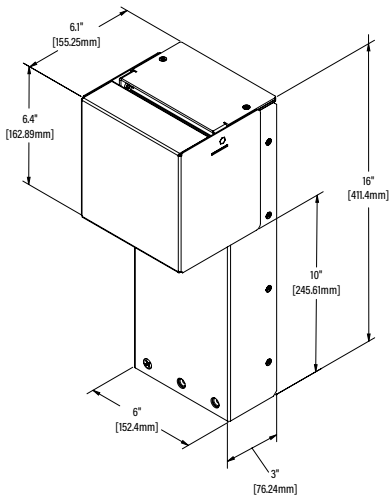

XPP1G16C (16"H)