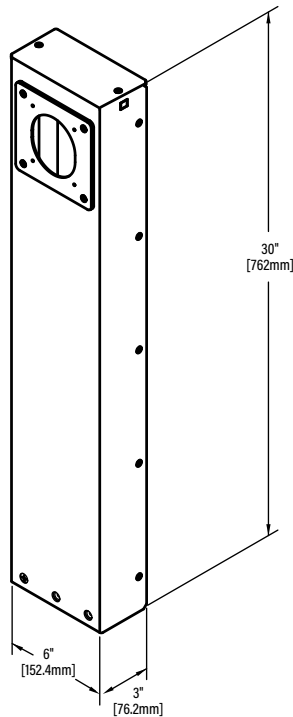

XPPPS30 (30"H)

Available Pass & Seymour Pin and Sleeve Devices

3 Wire	4 Wire	5 Wire
S330R4W	PS430R12W	PS530R9W
S330R6W	PS430R9W	PS530R7W
S330R7W	PS430R7W	PS530R5W
	PS430R5W	
	PS430R3W