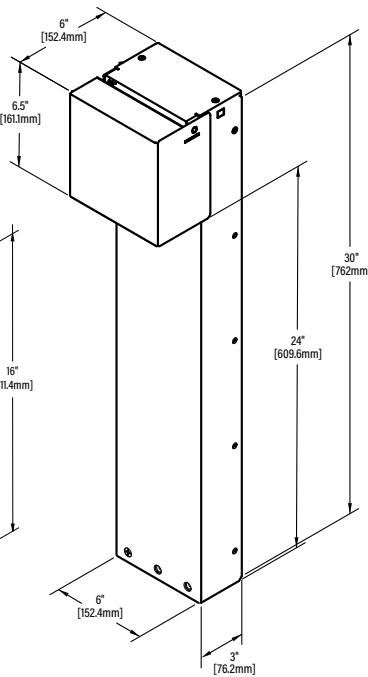

XPP1G30C (30"H)