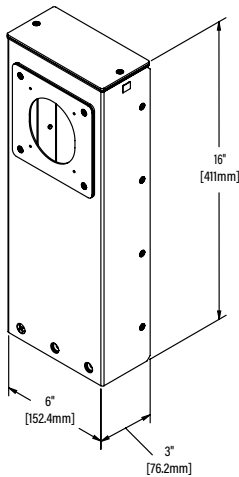

Outdoor Power Pedestal Ordering Information

Catalog No./Item

XPPPS30-BK
XPPPS30-SV
XPPPS16-BK
XPPPS16-SV

Description / Specifications

Outdoor Power Pedestal, Pin & Sleeve Device Plate -
Designed for outdoor environments with a sheet metal form ensuring optimal performance and UL listed to NEMA 3R requirements. The pin and sleeve device plate is for use with Pass & Seymour 30A Pin and Sleeve devices. Available in standard 30" (XPPPS30) or 16" (XPPPS16) heights. Consult manufacturer for custom heights.

Available in a black finish (BK) or silver finish (SV).

Country of Origin: USA

XPPPS16 (16"H)