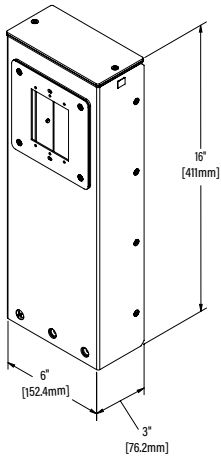

Outdoor Power Pedestal Ordering Information

Catalog No./Item

XPP1G30-BK
XPP1G30-SV
XPP1G16-BK
XPP1G16-SV

Description / Specifications

Outdoor Power Pedestal, 1-Gang Device Plate -
Designed for outdoor environments with a sheet metal form ensuring optimal performance and UL listed to NEMA 3R requirements. Single gang device plate allows for mounting of devices. For 15-20A devices, weather-resistance devices must be used with an in-use cover. Devices that are 30-60A must be water-tight or fitted with a suitable weatherproof cover. Available in standard 30" (XPP1G30) or 16" (XPP1G16) heights. Consult manufacturer for custom heights.

Available in a black finish (BK) or silver finish (SV).

Country of Origin: USA

Suggested Pass & Seymour While-In-Use Covers

- WIUC10SX - Standard Depth
- WIUCAST1 - Cast Cover
- WIUC10FRED - Extra Heavy Duty

Suggested Pass & Seymour Weatherproof Covers

- CA8-XX: Duplex Cover
- CA26-XX: Decora Cover
- CA721-X: 1.625"
- CA725-X: 1.750"
- CA723-X: 2.125"
- WPG1: Flip lid 15A Turn lock
- WPG2: Flip Lid 20/30A Turn lock
- 7425: Flip Lid 20/30A Turn lock
- 7770: Flip Lid 50A Turn Lock

XPP1G16 (16"H)