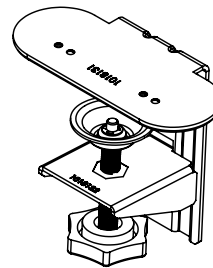

**10-Foot Power Cord:**  
**WSPC220CBK10**  
**WSPC220CWH10**

**Country of Origin: China**

**6-Foot Power Cord:**  
**WSPC320CBK**  
**WSPC320CWH**

**Two Outlet, 1 USB-A, 1 USB-C Unit with Mounting Kit** – Unit Includes three (3) 15A tamper-resistant power receptacles and two (2) smart USB ports, one (1) USB-A and one (1) USB-C, that provide 3.1A. Unit comes with either a 6' (1.83m) or 10' (3.05m) cord. Includes a screw-in mounting plate for forward-facing outlets, under table mount bracket, and clamp mounting kit. Available in matte black (WSPC320CBK) or gloss white (WSPC320CWH) with a gray face.

**10-Foot Power Cord:**  
**WSPC320CBK10**  
**WSPC320CWH10**

**Country of Origin: China**

**Desktop Power Center Slim Mounting Options**

Improved aesthetics with shroud for use in open space areas

**Mounting Kit (included)** – Kit includes clamp for screwless mounting shroud for clamp mount and right angle screw-in mounting plate. The two piece clamp allows the Desktop Power Center Slim to be installed against partition walls without dismantling them. The clamp allows the outlets to be mounted forward or upward facing. The right angle screw-in mounting plate allows the outlets to be mounted facing upward.

Clamp

Right Angle Screw-In Mounting Plate

Screw-in Mounting Plate

Right Angle Screw-in Mounting Plate

Mounting Bracket for Under Table Applications

WSPC320WH mounted horizontally on work surface

WSPC220 Desktop Power Centers feature a pass-through plug that retains access to outlets. Note: WSPC320 units do not feature a pass-through plug.