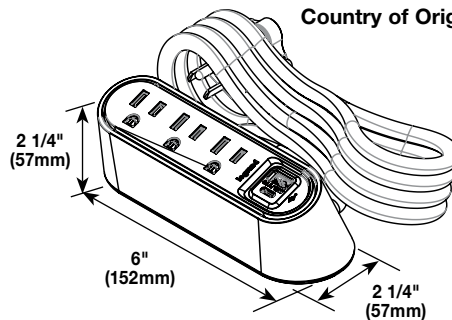

**Country of Origin: China**

**6-Foot Power Cord:**  
**WSPC220CBK**  
**WSPC220CWH**

**Two Outlet, 1 USB-A, 1 USB-C Unit with Mounting Kit** – Unit Includes two (2) 15A tamper-resistant power receptacles and two (2) smart USB ports, one (1) USB-A and one (1) USB-C, that provide 3.1A. Unit comes with either a 6' (1.83m) or 10' (3.05m) cord. Includes a screw-in mounting plate for forward-facing outlets, under table mount bracket, and clamp mounting kit. Available in matte black (WSPC220CBK) or gloss white (WSPC220CWH) with a gray face.

**10-Foot Power Cord:**  
**WSPC220CBK10**  
**WSPC220CWH10**

**Country of Origin: China**

**6-Foot Power Cord:**  
**WSPC320CBK**  
**WSPC320CWH**

**Two Outlet, 1 USB-A, 1 USB-C Unit with Mounting Kit** – Unit Includes three (3) 15A tamper-resistant power receptacles and two (2) smart USB ports, one (1) USB-A and one (1) USB-C, that provide 3.1A. Unit comes with either a 6' (1.83m) or 10' (3.05m) cord. Includes a screw-in mounting plate for forward-facing outlets, under table mount bracket, and clamp mounting kit. Available in matte black (WSPC320CBK) or gloss white (WSPC320CWH) with a gray face.

**10-Foot Power Cord:**  
**WSPC320CBK10**  
**WSPC320CWH10**

**Country of Origin: China**

**Desktop Power Center Slim Mounting Options**

Improved aesthetics with shroud for use in open space areas

**Mounting Kit (included)** – Kit includes clamp for screwless mounting shroud for clamp mount and right angle screw-in mounting plate. The two piece clamp allows the Desktop Power Center Slim to be installed against partition walls without dismantling them. The clamp allows the outlets to be mounted forward or upward facing. The right angle screw-in mounting plate allows the outlets to be mounted facing upward.