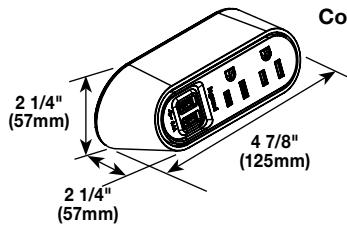

**Two Outlet, 2 USB-A Unit with Mounting Kit** – Unit Includes two (2) 15A tamper-resistant power receptacles and two (2) smart USB ports that provide 3.1A. Unit comes with a 6' (1.83m) cord. Includes a screw-in mounting plate for forward-facing outlets, under table mount bracket, and clamp mounting kit. Available in matte black (WSPC220BK) or gloss white (WSPC220WH) with a gray face.

**Country of Origin: China**

**WSPC320BK**  
**WSPC320WH**

**Three Outlet, 2 USB-A Unit with Mounting Kit** – Unit Includes three (3) 15A tamper-resistant power receptacles and two (2) smart USB ports that provide 3.1A. Unit comes with a 6' (1.83m) cord. Includes a screw-in mounting plate for forward-facing outlets, under table mount bracket, and clamp mounting kit. Available in matte black (WSPC320BK) or gloss white (WSPC320WH) with a gray face.

**Country of Origin: China**

**6-Foot Power Cord:**  
**WSPC220CBK**  
**WSPC220CWH**

**Two Outlet, 1 USB-A, 1 USB-C Unit with Mounting Kit** – Unit Includes two (2) 15A tamper-resistant power receptacles and two (2) smart USB ports, one (1) USB-A and one (1) USB-C, that provide 3.1A. Unit comes with either a 6' (1.83m) or 10' (3.05m) cord. Includes a screw-in mounting plate for forward-facing outlets, under table mount bracket, and clamp mounting kit. Available in matte black (WSPC220CBK) or gloss white (WSPC220CWH) with a gray face.

**10-Foot Power Cord:**  
**WSPC220CBK10**  
**WSPC220CWH10**

**Country of Origin: China**

**6-Foot Power Cord:**  
**WSPC320CBK**  
**WSPC320CWH**

**Two Outlet, 1 USB-A, 1 USB-C Unit with Mounting Kit** – Unit Includes three (3) 15A tamper-resistant power receptacles and two (2) smart USB ports, one (1) USB-A and one (1) USB-C, that provide 3.1A. Unit comes with either a 6' (1.83m) or 10' (3.05m) cord. Includes a screw-in mounting plate for forward-facing outlets, under table mount bracket, and clamp mounting kit. Available in matte black (WSPC320CBK) or gloss white (WSPC320CWH) with a gray face.