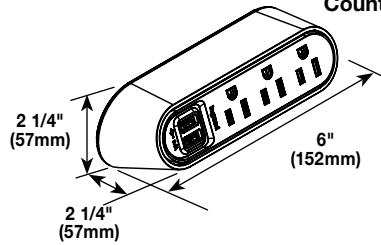

**Two Outlet, 2 USB-A Unit with Mounting Kit** – Unit Includes two (2) 15A tamper-resistant power receptacles and two (2) smart USB ports that provide 3.1A. Unit comes with a 6' (1.83m) cord. Includes a screw-in mounting plate for forward-facing outlets, under table mount bracket, and clamp mounting kit. Available in matte black (WSPC220BK) or gloss white (WSPC220WH) with a gray face.

**Country of Origin: China**

**WSPC320BK**  
**WSPC320WH**

**Three Outlet, 2 USB-A Unit with Mounting Kit** – Unit Includes three (3) 15A tamper-resistant power receptacles and two (2) smart USB ports that provide 3.1A. Unit comes with a 6' (1.83m) cord. Includes a screw-in mounting plate for forward-facing outlets, under table mount bracket, and clamp mounting kit. Available in matte black (WSPC320BK) or gloss white (WSPC320WH) with a gray face.

**Country of Origin: China**

**6-Foot Power Cord:**  
**WSPC220CBK**  
**WSPC220CWH**

**Two Outlet, 1 USB-A, 1 USB-C Unit with Mounting Kit** – Unit Includes two (2) 15A tamper-resistant power receptacles and two (2) smart USB ports, one (1) USB-A and one (1) USB-C, that provide 3.1A. Unit comes with either a 6' (1.83m) or 10' (3.05m) cord. Includes a screw-in mounting plate for forward-facing outlets, under table mount bracket, and clamp mounting kit. Available in matte black (WSPC220CBK) or gloss white (WSPC220CWH) with a gray face.

**10-Foot Power Cord:**  
**WSPC220CBK10**  
**WSPC220CWH10**

**Country of Origin: China**

**6-Foot Power Cord:**  
**WSPC320CBK**  
**WSPC320CWH**

**Two Outlet, 1 USB-A, 1 USB-C Unit with Mounting Kit** – Unit Includes three (3) 15A tamper-resistant power receptacles and two (2) smart USB ports, one (1) USB-A and one (1) USB-C, that provide 3.1A. Unit comes with either a 6' (1.83m) or 10' (3.05m) cord. Includes a screw-in mounting plate for forward-facing outlets, under table mount bracket, and clamp mounting kit. Available in matte black (WSPC320CBK) or gloss white (WSPC320CWH) with a gray face.