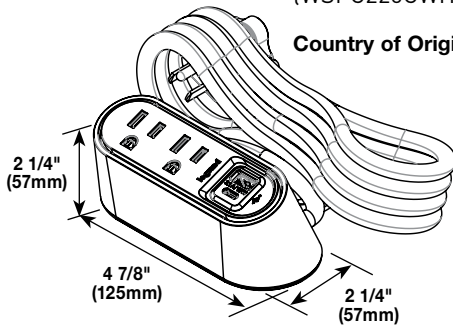

**Two Outlet, 2 USB-A Unit with Mounting Kit** – Unit Includes two (2) 15A tamper-resistant power receptacles and two (2) smart USB ports that provide 3.1A. Unit comes with a 6' (1.83m) cord. Includes a screw-in mounting plate for forward-facing outlets, under table mount bracket, and clamp mounting kit. Available in matte black (WSPC220BK) or gloss white (WSPC220WH) with a gray face.

**Country of Origin: China**

**WSPC320BK**  
**WSPC320WH**

**Three Outlet, 2 USB-A Unit with Mounting Kit** – Unit Includes three (3) 15A tamper-resistant power receptacles and two (2) smart USB ports that provide 3.1A. Unit comes with a 6' (1.83m) cord. Includes a screw-in mounting plate for forward-facing outlets, under table mount bracket, and clamp mounting kit. Available in matte black (WSPC320BK) or gloss white (WSPC320WH) with a gray face.

**Country of Origin: China**

**6-Foot Power Cord:**  
**WSPC220CBK**  
**WSPC220CWH**

**Two Outlet, 1 USB-A, 1 USB-C Unit with Mounting Kit** – Unit Includes two (2) 15A tamper-resistant power receptacles and two (2) smart USB ports, one (1) USB-A and one (1) USB-C, that provide 3.1A. Unit comes with either a 6' (1.83m) or 10' (3.05m) cord. Includes a screw-in mounting plate for forward-facing outlets, under table mount bracket, and clamp mounting kit. Available in matte black (WSPC220CBK) or gloss white (WSPC220CWH) with a gray face.

**10-Foot Power Cord:**  
**WSPC220CBK10**  
**WSPC220CWH10**

**Country of Origin: China**

**6-Foot Power Cord:**  
**WSPC320CBK**  
**WSPC320CWH**

**Two Outlet, 1 USB-A, 1 USB-C Unit with Mounting Kit** – Unit Includes three (3) 15A tamper-resistant power receptacles and two (2) smart USB ports, one (1) USB-A and one (1) USB-C, that provide 3.1A. Unit comes with either a 6' (1.83m) or 10' (3.05m) cord. Includes a screw-in mounting plate for forward-facing outlets, under table mount bracket, and clamp mounting kit. Available in matte black (WSPC320CBK) or gloss white (WSPC320CWH) with a gray face.