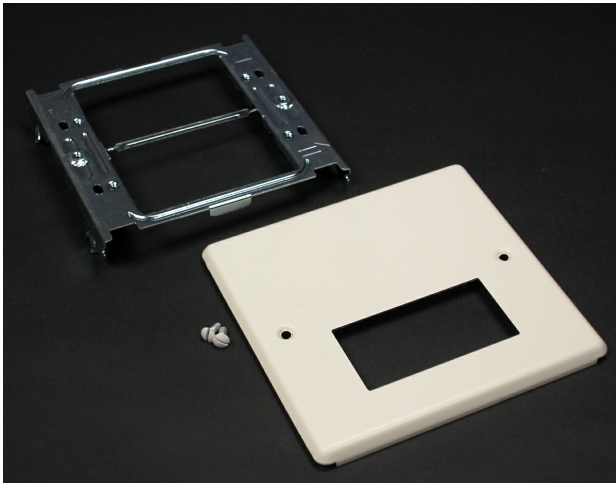

Wiremold
2-GANG RECTANGLE OPENING-IVORY
Part No. CV4047RX

4000® Series Raceway is the work horse of surface raceway systems. 4000 Series Raceway can be divided for multi-service applications making it ideal for applications requiring a large cable capacity and dual-service requirements. Commercial, institutional, and industrial applications benefit from the rigid steel construction and durable ScuffCoat™ finish of this raceway. 4000 Series Raceway is also ideal for municipalities that have code requirements calling for all steel construction or that prohibit nonmetallic cable management systems.

Features & Benefits

Accepts rectangular GFCI, Surge and Decorator style devices. Does not accept 5507 Series Faceplates. NOTE: Certified to Canadian Safety Standards for sale in Canada. When ordering these products, change the "V" color prefix to "CV" or the "G" color prefix to "CG" to denote the Canadian versions.

Specifications

General Info

Product Line	Wiremold	UPC Number	786776050929
Country Of Origin	United States		

Dimensions

Product Width US	4.75 in	Product Length US	5.125 in
------------------	---------	-------------------	----------