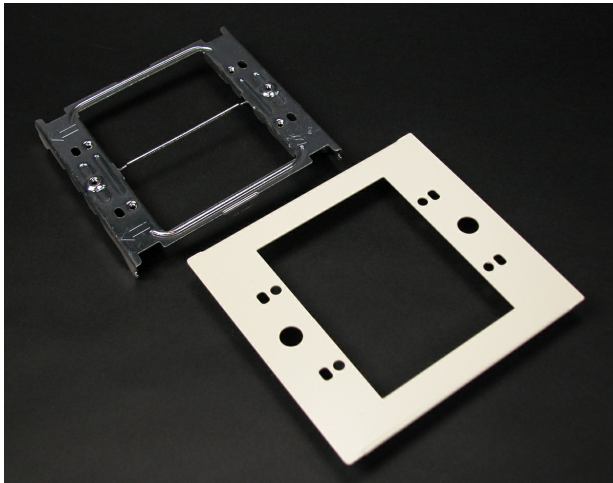

Wiremold  
2-GANG DEVICE PLATE-IVORY  
Part No. CV4047C-2

4000® Series Raceway is the work horse of surface raceway systems. 4000 Series Raceway can be divided for multi-service applications making it ideal for applications requiring a large cable capacity and dual-service requirements. Commercial, institutional, and industrial applications benefit from the rigid steel construction and durable ScuffCoat™ finish of this raceway. 4000 Series Raceway is also ideal for municipalities that have code requirements calling for all steel construction or that prohibit nonmetallic cable management systems.

## Features & Benefits

Accepts commercially available 2-gang flush plates (not furnished). NOTE: Certified to Canadian Safety Standards for sale in Canada. When ordering these products, change the "V" color prefix to "CV" or the "G" color prefix to "CG" to denote the Canadian versions.