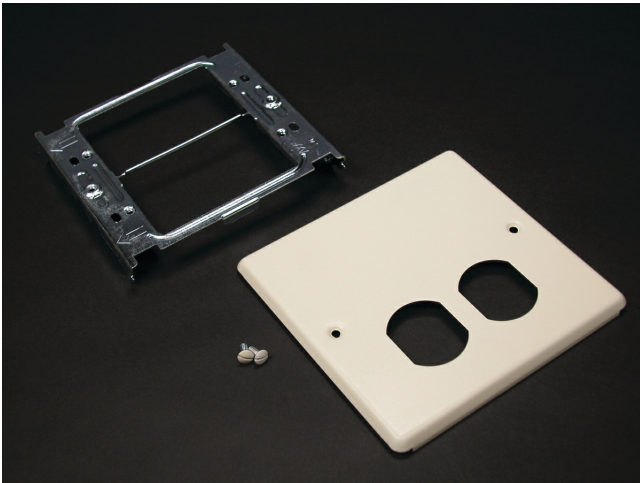

Wiremold
2-GANG DUPLEX RECEPTACLE-IVORY
Part No. CV4047BX

4000® Series Raceway is the work horse of surface raceway systems. 4000 Series Raceway can be divided for multi-service applications making it ideal for applications requiring a large cable capacity and dual-service requirements. Commercial, institutional, and industrial applications benefit from the rigid steel construction and durable ScuffCoat™ finish of this raceway. 4000 Series Raceway is also ideal for municipalities that have code requirements calling for all steel construction or that prohibit nonmetallic cable management systems.

Features & Benefits

For 15A and 20A duplex receptacles. Accepts 106 Communications Duplex Frame.

Specifications

General Info

Product Line	Wiremold	UPC Number	786776050905
Country Of Origin	United States		

Dimensions

Product Width US	4.75 in	Product Length US	5.125 in
------------------	---------	-------------------	----------

Listing Agencies / 3rd Party Agencies

cULus ListingNumber	E41751	cULus Listed	Yes
---------------------	--------	--------------	-----