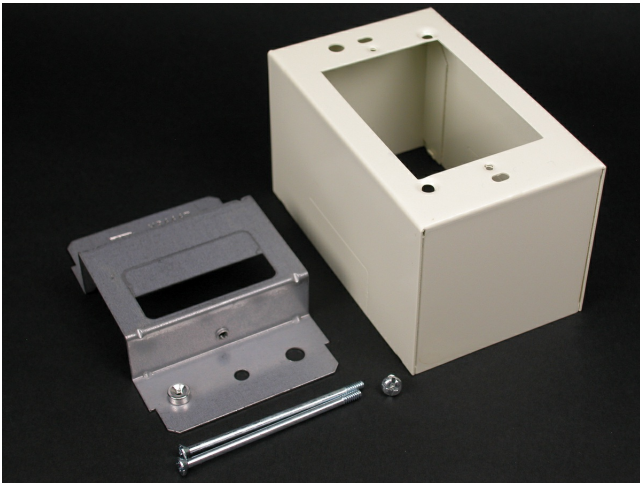

Wiremold
OVER THE RACEWAY BOX 2400 IVORY
Part No. CV2444D

2400® Series Raceway is a single compartment raceway designed for communication or power applications and ideal for use in classrooms, offices, and hotel applications, or anywhere a small low profile raceway is needed. 2400D® Series Divided Raceway is a low profile steel raceway for use where a limited number of power and low voltage cables are required in the same raceway.

Features & Benefits

One-gang, labor-saving, over-the-raceway box. Cover has twistout on each side for 2400 Series Raceway. Accepts industry standard faceplates for electrical and communication devices. NOTE: Accepts NEMA single-gang standard faceplates. Certified to Canadian Safety Standards for sale in Canada. When ordering this product for Canada, add "C" to the beginning of the part number to denote Canadian versions, i.e. "CV2444" or "C2444-FW".