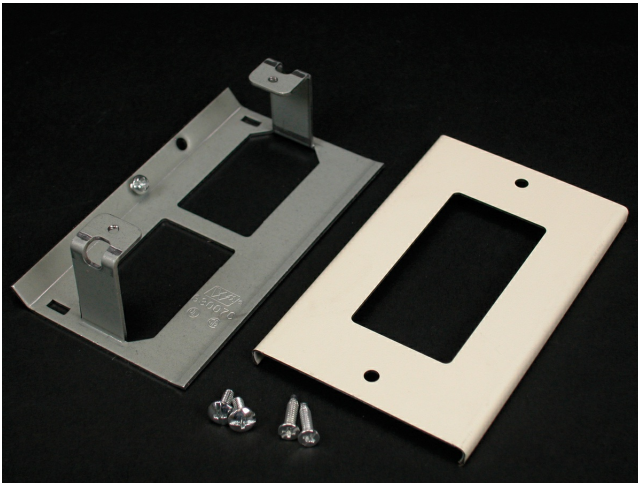

Wiremold
STL RECT DEVICE PLATE 3000 GRAY
Part No. CG3048R

The Wiremold 3000 Series Steel Raceway provides wiring capacities for small to medium size installations. Power or data/communication devices can be wired into the raceway for a flush appearance satisfying both aesthetic and functional requirements. The 3000 Series Steel Raceway is ideally suited for wiring applications in frequently changing environments such as labs, hospitals and other industrial applications.

Features & Benefits

Installs commercially available 15A and 20A rectangular receptacles into 3000 Series Raceway. G3007C Device Bracket included. NOTE: Certified to Canadian Safety Standards for sale in Canada. When ordering these products, change the "V" color prefix to "CV" or the "G" color prefix to "CG" to denote the Canadian versions.

Specifications

General Info

Product Line	Wiremold	UPC Number	786776537901
Country Of Origin	United States		

Dimensions

Product Length US	4.5 in
-------------------	--------

Listing Agencies / 3rd Party Agencies