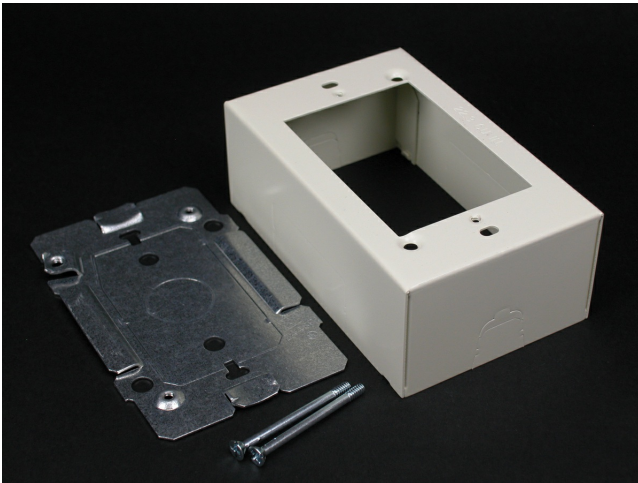

Wiremold  
**DEVICE BOX-FOG WHITE**  
Part No. C2448-FW

2400® Series Raceway is a single compartment raceway designed for communication or power applications and ideal for use in classrooms, offices, and hotel applications, or anywhere a small low profile raceway is needed. 2400D® Series Divided Raceway is a low profile steel raceway for use where a limited number of power and low voltage cables are required in the same raceway.

## Features & Benefits

One-gang device box. Cover has twistout for 2400 Series Raceway on each side, and one twistout for 500 and 700 Series Raceway on the top and bottom. Base has knockout to enable extension from existing single-gang, flush wall box and 1/2" trade size KOs. Accepts industry standard faceplates for electrical and communication devices. NOTE: Accepts NEMA single-gang standard faceplates. Certified to Canadian Safety Standards for sale in Canada. When ordering this product for Canada, add "C" to the beginning of the part number to denote Canadian versions, i.e. "CV2444" or "C2444-FW".