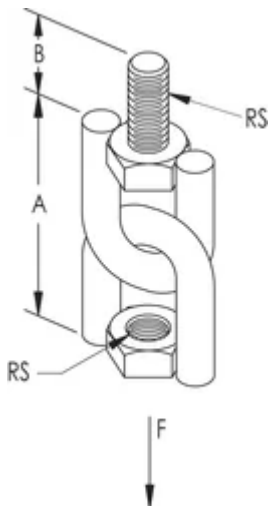

### FEATURES

Attachment with the capability to swivel

### SPECIFICATIONS

**Finish:** Electrogalvanized

**Material:** Steel

Catalog Number	Rod Size(RS)	A	B	Static Load(F)
SWMF0037EG	3/8"	2 3/4"	1"	1,000 lb
SWMF0050EG	1/2"	3"	1"	1,800 lb

### DIAGRAMS