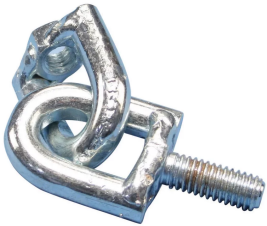

## SWMF SWIVEL MALE-FEMALE

### FEATURES

Attachment with the capability to swivel

### SPECIFICATIONS

**Finish:** Electrogalvanized

**Material:** Steel

Catalog Number	Rod Size(RS)	A	B	Static Load(F)
SWMF0037EG	3/8"	2 3/4"	1"	1,000 lb
SWMF0050EG	1/2"	3"	1"	1,800 lb