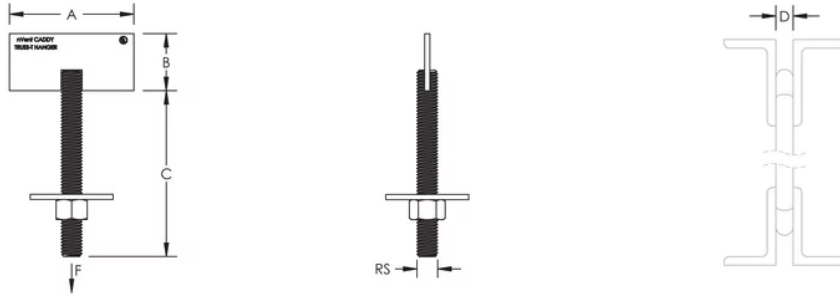

Material:

Steel

Catalog Number	Rod Size(RS)	A	B	C	D	Static Load(F)
CTH037TC	3/8"	3"	1 3/8"	4 1/2"	1/2" - 1"	1,200 lb
CTH050TC	1/2"	3"	1 3/8"	4 1/2"	1/2" - 1"	1,200 lb

DIAGRAMS

WARNING

nVent products shall be installed and used only as indicated in nVent's product instruction sheets and training materials. Instruction sheets are available at www.nvent.com and from your nVent customer service representative. Improper installation, misuse, misapplication or other failure to completely follow nVent's instructions and warnings may cause product malfunction, property damage, serious bodily injury and death and/or void your warranty.

North America

+1.800.753.9221
Option 1 – Customer Care
Option 2 – Technical Support

Europe

Netherlands:
+31 800-0200135
France:
+33 800 901 793

Europe

Germany:
800 1890272
Other Countries:
+31 13 5835404

APAC

Shanghai:
+ 86 21 2412 1618/19
Sydney:
+61 2 9751 8500

Our powerful portfolio of brands:
nVent.com CADDY ERICO HOFFMAN RAYCHEM SCHROFF
TRACER