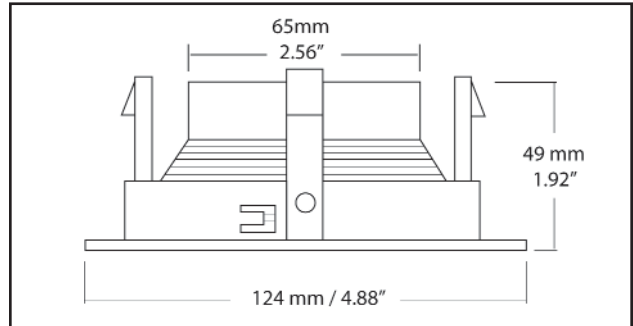

**4-INCH
DECORATIVE
TRIMS**

GR-TH01

PROJECT
FIXTURE TYPE
MODEL
LAMP
CONTACT/TELEPHONE

Specifications

Description

GR-TH01 round stepped baffle available in Black and White.

Lamp Wattage / Type

- Maximum 75W, MR16 12V
- Maximum 75W, MR16 E26 120V

Trim Material

Precision spun .040" steel with deep grooves to reduce aperture glare. Non-reflective matte white or black finishes.

Housing

Designed to use with all Liteline 4" Recessed Housings.

Dimensions & Ordering Guide

Model

- GR-TH01-WH
- GR-TH01-WHWH
- GR-TH01-BK

Colour

- White Baffle
- White Baffle with white ring
- Black Baffle

Outside Dimension: 124mm (4.88")

Aperture: 65mm (2.56")

All dimensions are in inches / millimeters