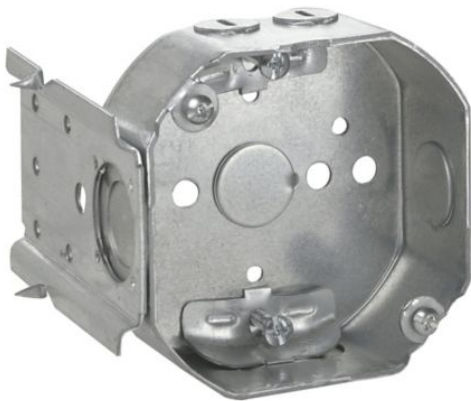

# Eaton TP302

Catalog Number: TP302

Eaton Crouse-Hinds series Octagon Outlet Box, (1) 1/2", 4", C, 4, NM clamps, 1-1/2", Steel, (2) 1/2", Fixture rated, 15.5 cubic inch capacity

## General specifications

<b>Product Name</b>	<b>Catalog Number</b>
Eaton Crouse-Hinds series octagon outlet box	TP302
	UPC
	786189103021
<b>Product Length/Depth</b>	<b>Product Height</b>
4 in	1.5 in
<b>Product Width</b>	<b>Product Weight</b>
4 in	0.65 lb

### Depth

1-1/2"